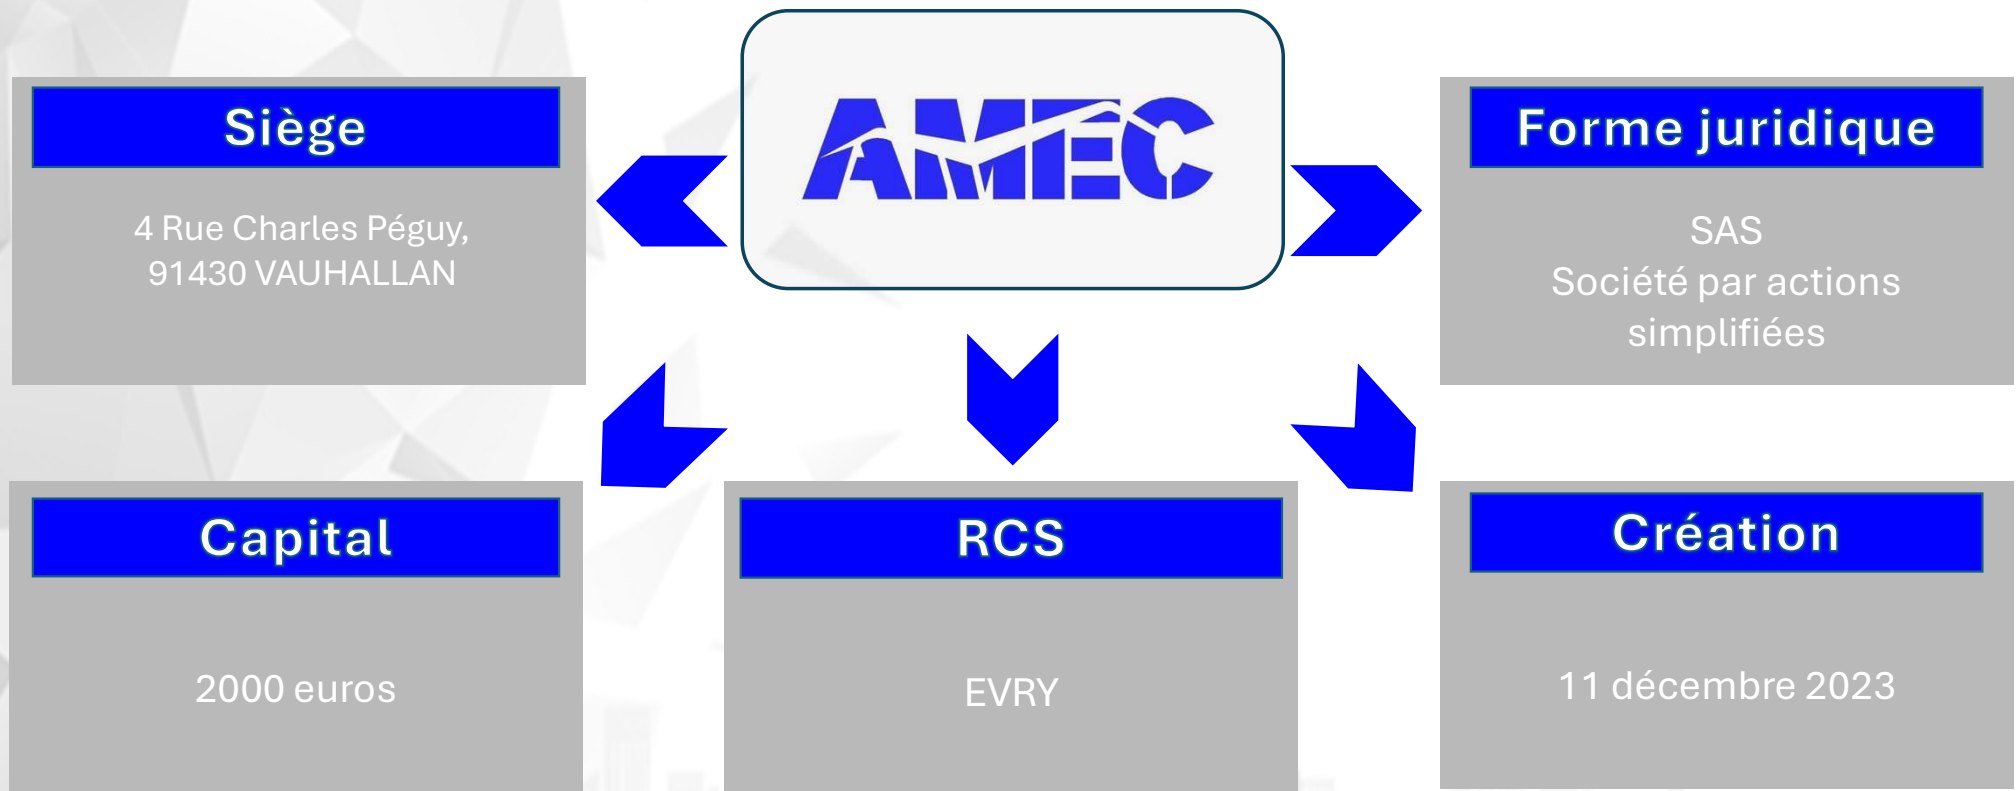

Présentation de l'entreprise